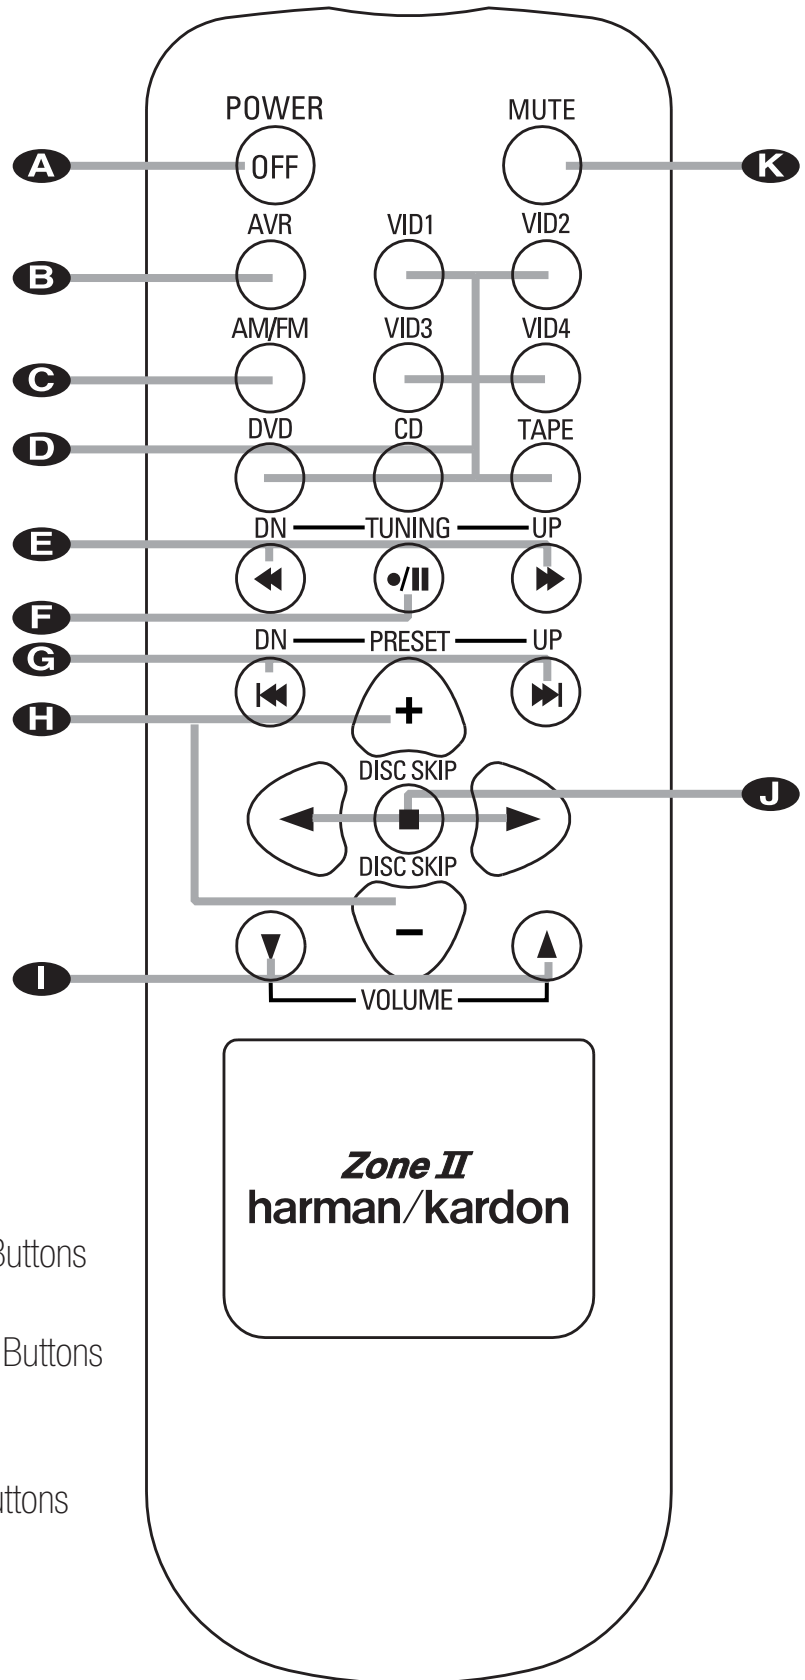

# AVR 335 ZONE II REMOTE CONTROL FUNCTIONS

- A** Power Off
- B** AVR Selector
- C** AM/FM Tuner Select Button
- D** Input Selectors
- E** Tuning Up/Down – Fast Play Buttons
- F** Record/Pause Button
- G** Preset Up/Down – Track Skip Buttons
- H** Disc Skip Buttons
- I** Volume Up/Down Buttons
- J** Play Forward/Reverse/Stop Buttons
- K** Mute Button